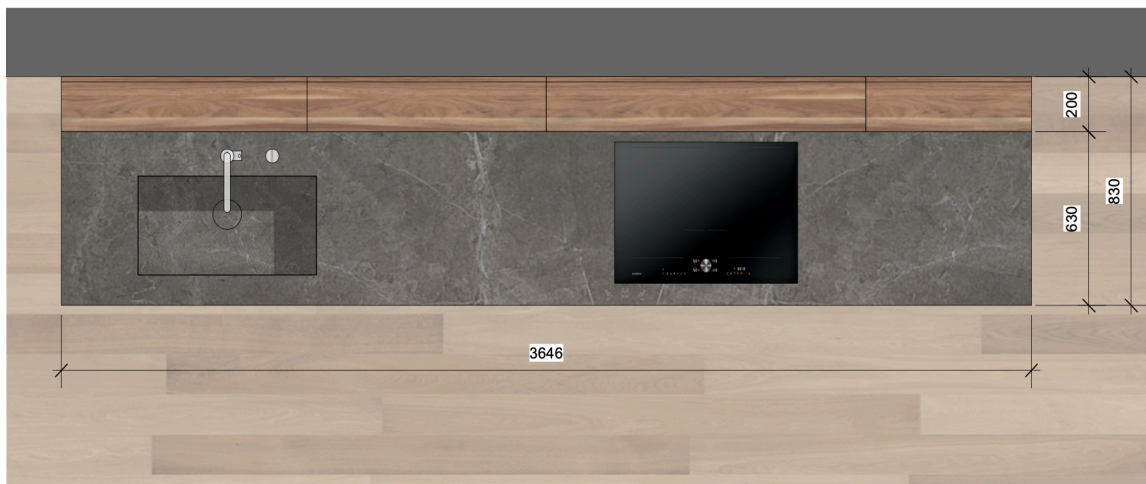

40 % reduced

Boffi Showroom kitchen

1. Kitchen unit

Brand	BOFFI	CHF	62'936.35
Model	XILA		
Work top	Marble, grey stone		
Back wall system	Upper Regal in wood, walnut canaletto us		
Front finish	Marble, grey stone on AMX Frame		
shelf	Upper, in Ecowood Xilo 2.0 planked grey		
Handle bar	Stainless steel matt		
Interior finish	Melamine, Elm		
plinth	Stainless steel matt		
Accessoires	Drawer inserts		

FLOOR PLAN

VIEW

INTERIOR DIVISION