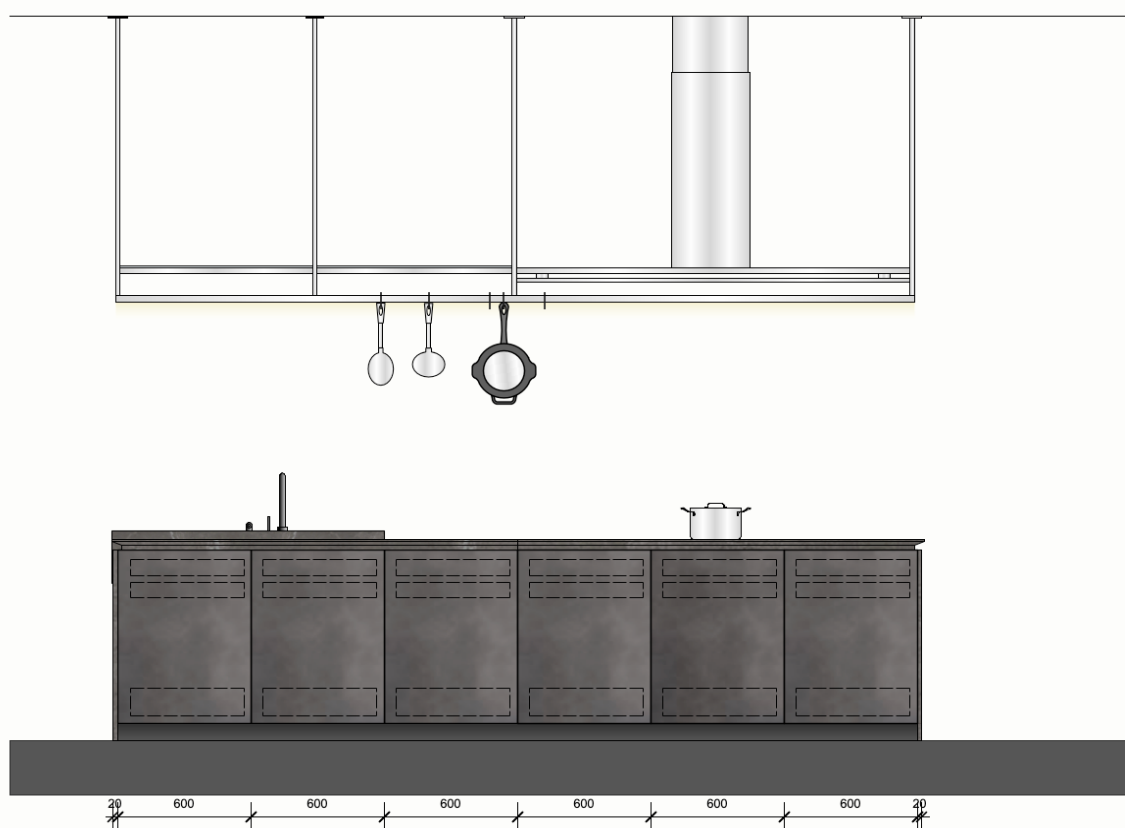

2. Hanging shelf

Brand	BOFFI	CHF	14'006.80
Model	OPEN		
Dimension	L3600 D650 H2880mm		
Finish	Stainless steel with glass shelves		
	Railing bar with LED		
	incl. extractor hood		

3. Electrical appliances and accessoires

The price does not include delivery and installation.

Electrical appliances and accessoires

Device	Brand	Type		Amount
Steam extraction	Boffi	OPEN Extraction cupboard unit L1800mm		in Hanging shelf included
Hob	Gaggenau	CX 482 100 Full-surface induction hob Series 400, W80cm	CHF	6'091.71
Dishwasher	VZUG	AndoraSpülen V6000 Fully integrated with cutlery drawer	CHF	5'181.77
Total gross excl. VAT.			CHF	11'273.50

FLOOR PLAN

VIEW A

VIEW B