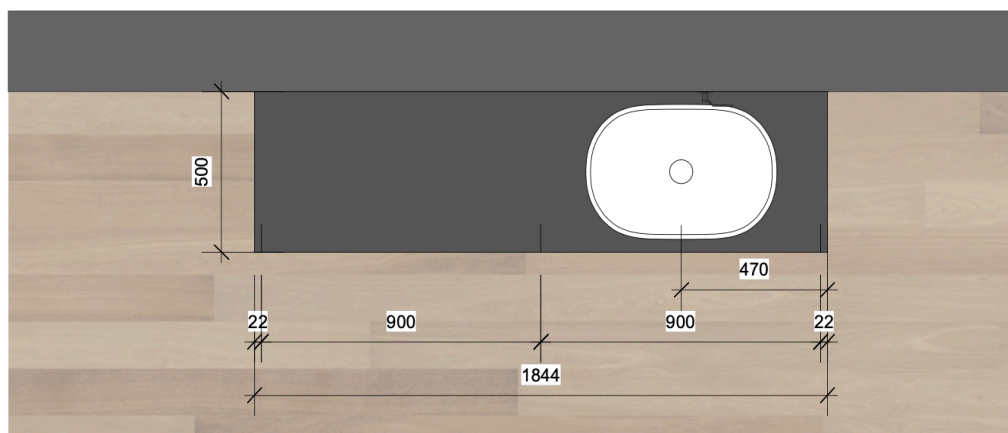

4. Mirror

Brand	BOFFI	CHF	1'423.25
Model	LOTUS		
Dimensions	D1600 T57mm		
Accessoires	incl. LED lighting on the back		

40 % reduced

Boffi Showroom bathroom

5. Pendant light

Brand	BOFFI	CHF	1'177.35
Model	GIÒ		
Dimensions	W1500 H15 D10mm		
Finish	black		

FLOOR PLAN

VIEW